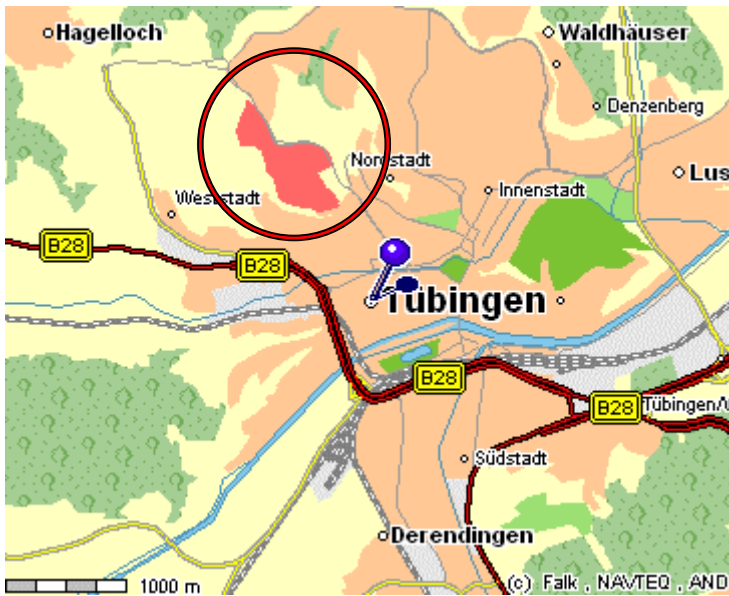

Tübingen is located in the south of Stuttgart

Distance from the Airport Stuttgart:  
About 20 km

University Hospital on the „Schnarrenberg“ (follow signs “Univ.-Kliniken Schnarrenberg”)

bus lines: 5, 13, 14, 17, 18, 19, N93, N94

University Hospital on the „Schnarrenberg“:

- Lecture Room of the Department of Paediatric Hematology/Oncology, University Hospital Hoppe-Seyler-Straße 1