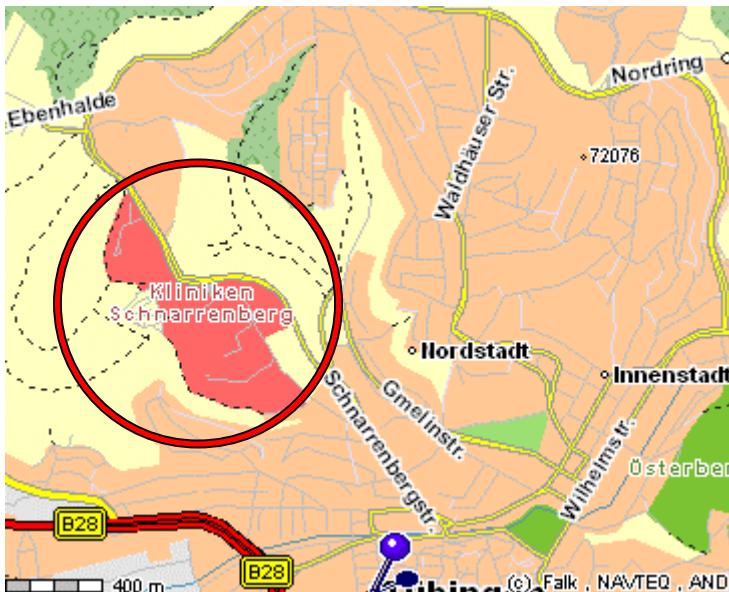

Tübingen is located in the south of Stuttgart

Distance from the Airport Stuttgart:  
About 20 km

University Hospital on the „Schnarrenberg“ (follow signs “Univ.-Kliniken Schnarrenberg”)

bus lines: 5, 13, 14, 17, 18, 19, N93, N94

University Hospital on the „Schnarrenberg“:

- Lecture Room of the Department of Paediatric Hematology/Oncology, University Hospital Hoppe-Seyler-Straße 1